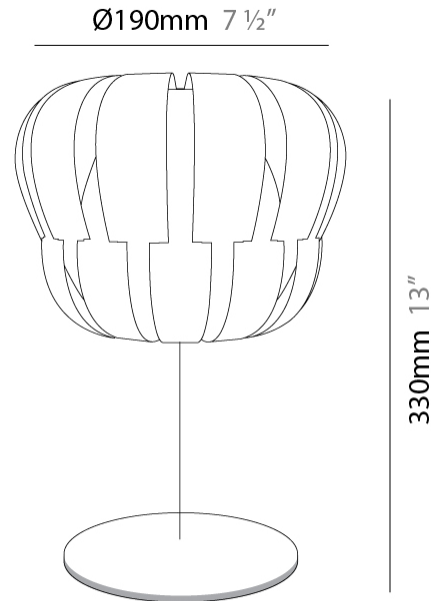

PROJECT	_____
TYPE	_____
SPECIFIER	_____
QUANTITY	_____
DATE	_____

QUEEN PORTABLE

D64035-

base number   Finish
Options

1. To build a product code in our configurator select the specify button on the base model # product page
2. To build a manual product code on this datasheet choose from the options listed below in blue font and add the suffix to the base model #

GENERAL

Series: Queen _____
Partner: Linea Zero _____
Division: Design _____
Installation: Portable _____
Product Type: Table _____
Mounting Location: Table _____

PHYSICAL

Shape: Abstract _____
Diameter (mm): 190 _____
Diameter (in): 7 ½ _____
Height (mm): 330 _____
Height (in): 13 _____
Diffuser: Polilux™ Shade - See Finish Options _____
Fixture Finish: WHI / SIL / NGD / COP / PKM _____
Fixture Material: Polilux™ / Metal holder _____
Primary Material: Non-Static Polilux _____

ELECTRICAL

Number of Lamps: 1 _____
Lamp Type: LED Retrofit _____
Bulb Included: Bulb Not Included _____
Max. Wattage Per Lamp (W): 3 _____
Lamp Base: E12 _____
Input Voltage (V): 120 _____

LED

OPTICAL

RATINGS AND CERTIFICATIONS

Certified By: Certified for North American Standards _____
IP rating: IP20 _____