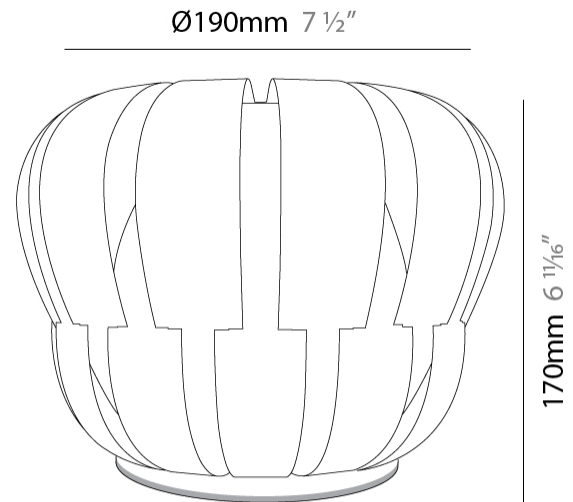

PROJECT
TYPE
SPECIFIER
QUANTITY
DATE

QUEEN PORTABLE

D64034-

base number   Finish
Options

1. To build a product code in our configurator select the specify button on the base model # product page
2. To build a manual product code on this datasheet choose from the options listed below in blue font and add the suffix to the base model #

GENERAL

Series: Queen
Partner: Linea Zero
Division: Design
Installation: Portable
Product Type: Table
Mounting Location: Table

PHYSICAL

Shape: Abstract
Diameter (mm): 190
Diameter (in): 7 1/2
Height (mm): 170
Height (in): 6 11/16
Diffuser: Polilux™ Shade - See Finish Options
Fixture Finish: WHI / SIL / NGD / COP / PKM
Fixture Material: Polilux™/ Metal holder
Primary Material: Non-Static Polilux

ELECTRICAL

Number of Lamps: 1
Lamp Type: LED Retrofit
Bulb Included: Bulb Not Included
Max. Wattage Per Lamp (W): 3
Lamp Base: E12
Input Voltage (V): 120

LED

OPTICAL

RATINGS AND CERTIFICATIONS

Certified By: Certified for North American Standards
IP rating: IP20