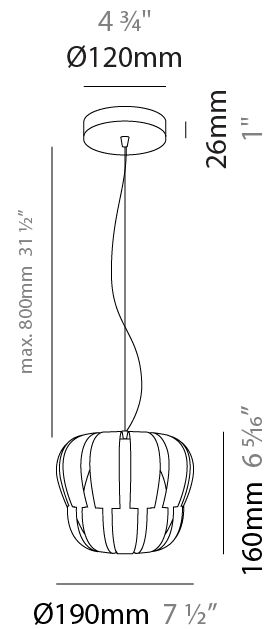

QUEEN SUSPENSION

D61046-

base number   Finish
Options

1. To build a product code in our configurator select the specify button on the base model # product page
2. To build a manual product code on this datasheet choose from the options listed below in blue font and add the suffix to the base model #

GENERAL

Series: Queen
Partner: Linea Zero
Division: Design
Installation: Suspension
Product Type: Pendant
Mounting Location: Ceiling

PHYSICAL

Shape: Abstract
Diameter (mm): 190
Diameter (in): 7 1/2
Height (mm): 160
Height (in): 6 5/16
Max. Overall Height (mm): 960
Max. Overall Height (in): 37 13/16
Diffuser: Polilux™ Shade - See Finish Options
[Fixture Finish: WHI / SIL / NGD / COP / PKM](#)
Fixture Material: Polilux™/ Metal holder
Primary Material: Non-Static Polilux

ELECTRICAL

Number of Lamps: 1
Lamp Type: LED Retrofit
Bulb Included: Bulb Not Included
Max. Wattage Per Lamp (W): 3
Lamp Base: E12
Input Voltage (V): 120

LED

OPTICAL

RATINGS AND CERTIFICATIONS

Certified By: Certified for North American Standards
IP rating: IP20

PROJECT	_____
TYPE	_____
SPECIFIER	_____
QUANTITY	_____
DATE	_____